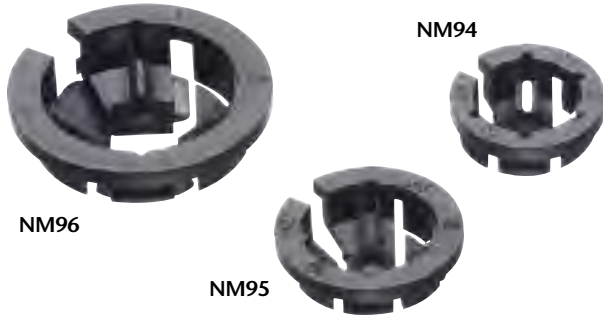

Listed for single or multiple cables, Arlington's Black Button connectors offer smooth, easy cable insertion while exceeding UL and CSA pullout requirements.

They are removable and reusable too. To remove, just slip a screw-

driver under the NM connector and twist to pop the connector out of the knockout.

**Reduce your Labor Costs!**

*Arlington's NM94 costs just 6¢ to install (based on a labor rate of \$30.00 per hour).*

CATALOG NUMBER	UPC/DCI/NAED MFG #01 8997	DESCRIPTION	TRADE SIZE	KO SIZE	UNIT PKG	STD PKG
NM94	05488	Black Button™ NM cable connector	3/8	1/2	250	1000
NM940	72156	Black Button™ NM cable connector	3/8	1/2	100	1000
NM95	10956	Black Button™ NM cable connector	3/4	3/4	50	500
NM96	72158	Black Button™ NM cable connector	1	1	25	250

# Black Button™ NM Cable Connectors

*Non-metallic • Easy, push-in installation*

- Listed for one or two cables
- Easy installation
- Smooth, easy cable insertion
- Secure hold on cable – exceeds UL pullout tests